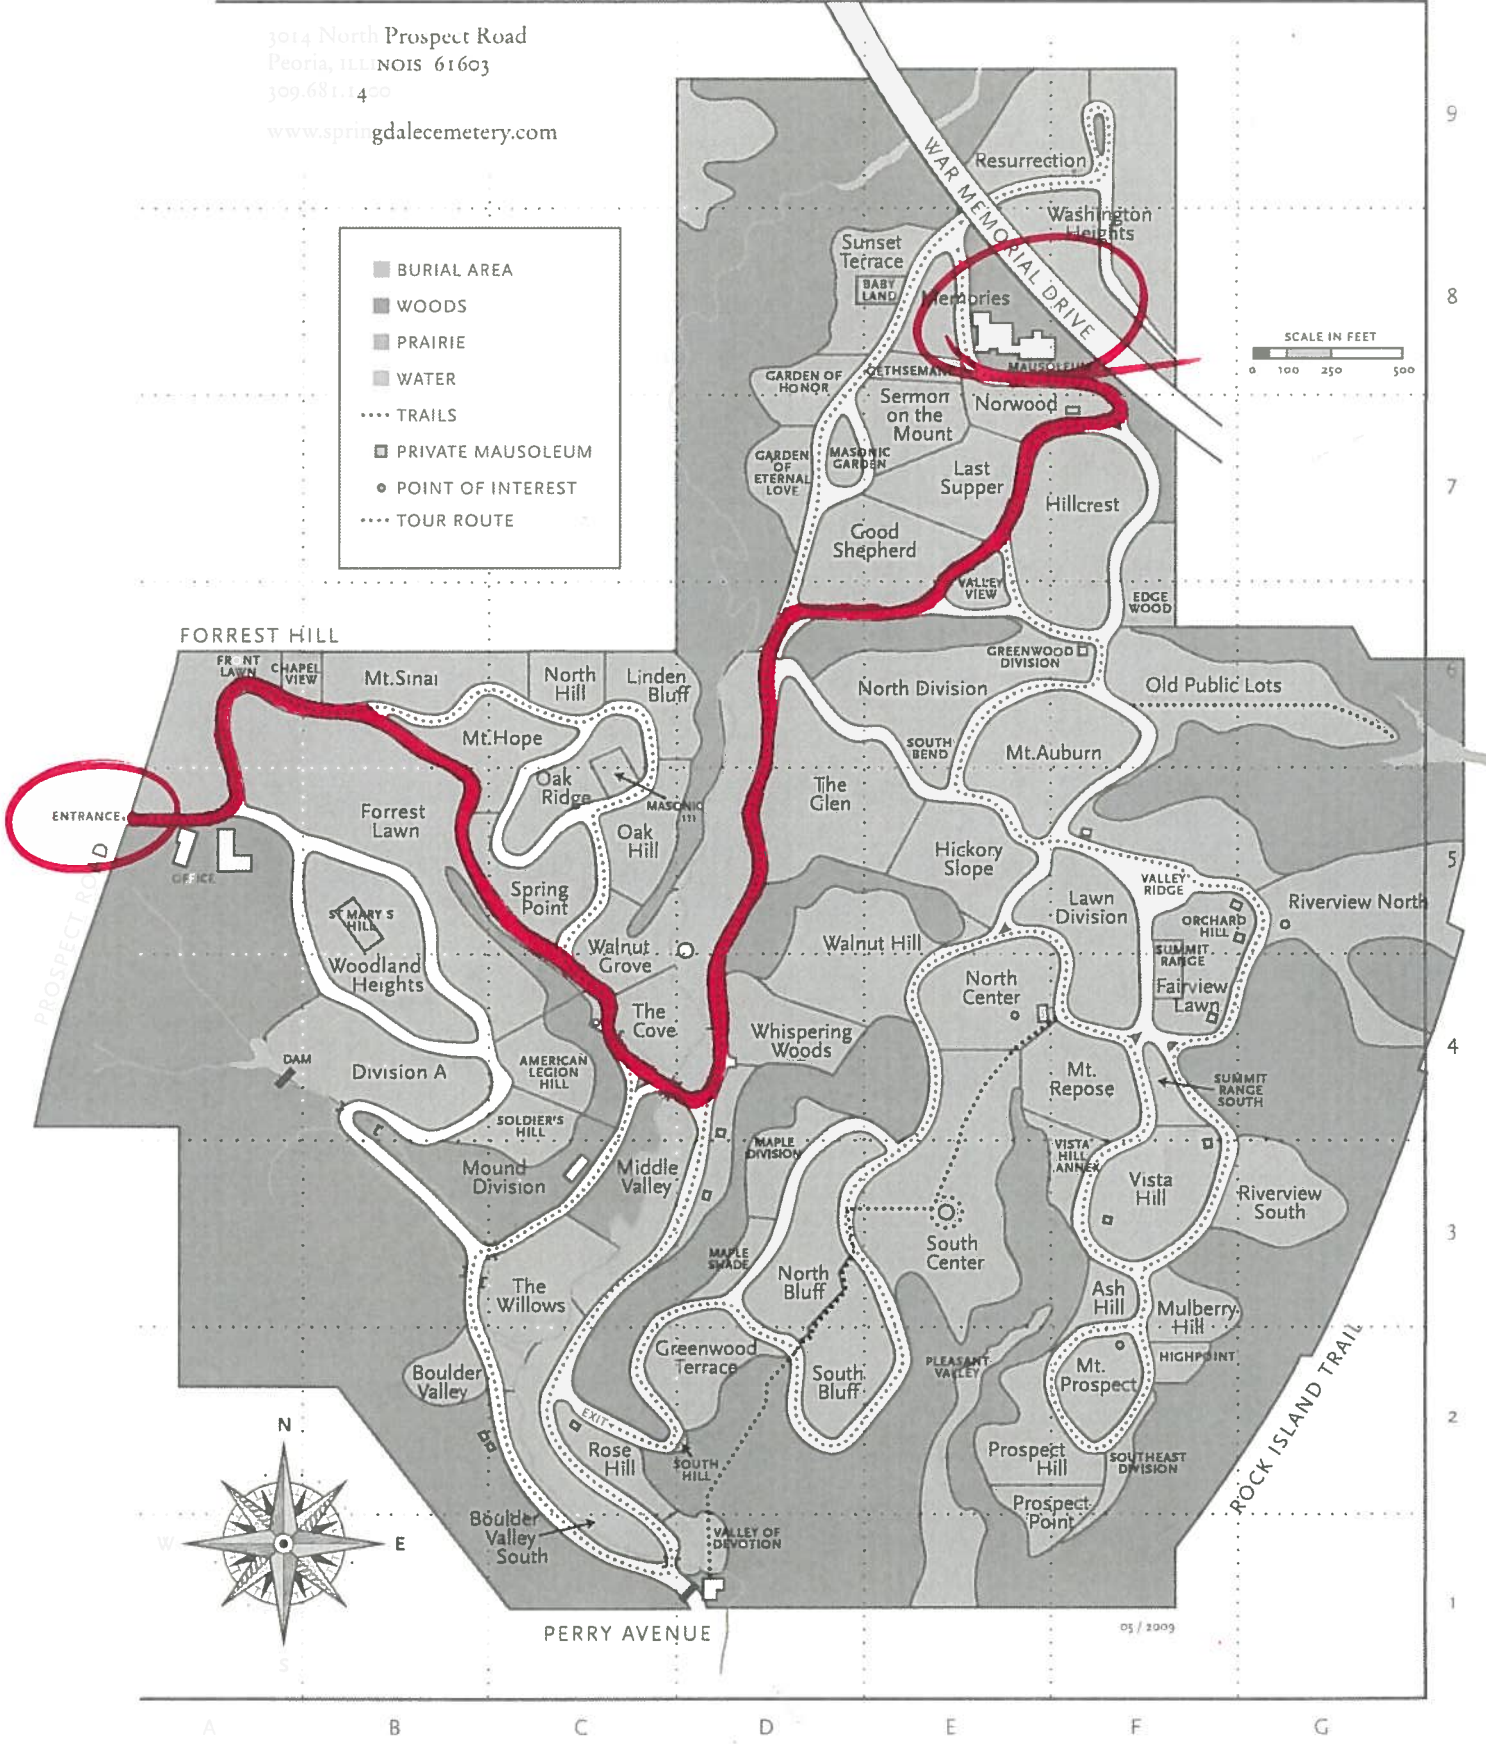

Springdale

FOUNDED 1851
CEMETERY & MAUSOLEUM

3014 North Prospect Road
Peoria, ILLINOIS 61603
309.681.1400
www.springdalecemetery.com

- BURIAL AREA
- WOODS
- PRAIRIE
- WATER
- ⋯ TRAILS
- ▣ PRIVATE MAUSOLEUM
- POINT OF INTEREST
- ⋯ TOUR ROUTE